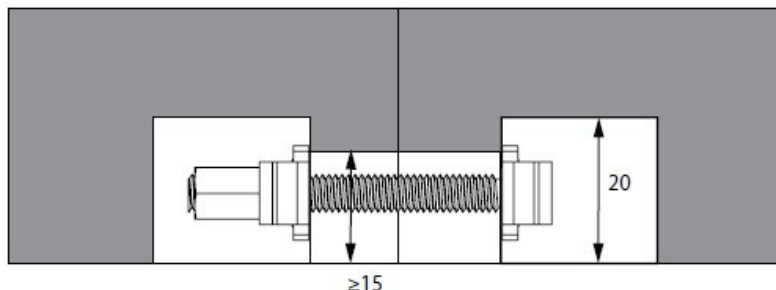

PRODUCT SHEET

Description:

Worktop Connector Bore Hole $\varnothing 35$ mm, Screw M6x200mm, Steel BZP

Item number:

11.04.460-0

| Units | Box | Carton | HS Code | Barcode |
|-------|-----|--------|------------|---|
| Set | 1 | 250 | 7318190090 |  5704866013604 |