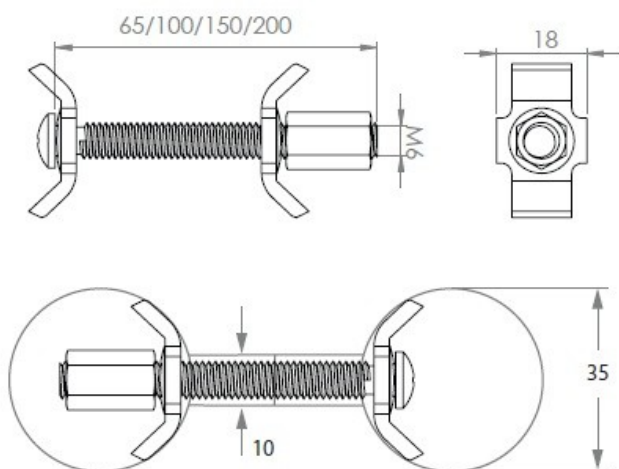

PRODUCT SHEET

Description:

Worktop Connector Bore Hole $\varnothing 35$ mm, Screw M6x200mm, Steel BZP

Item number:

11.04.460-0

| Units | Box | Carton | HS Code | Barcode |
|-------|-----|--------|------------|---|
| Set | 1 | 250 | 7318190090 |  5704866013604 |